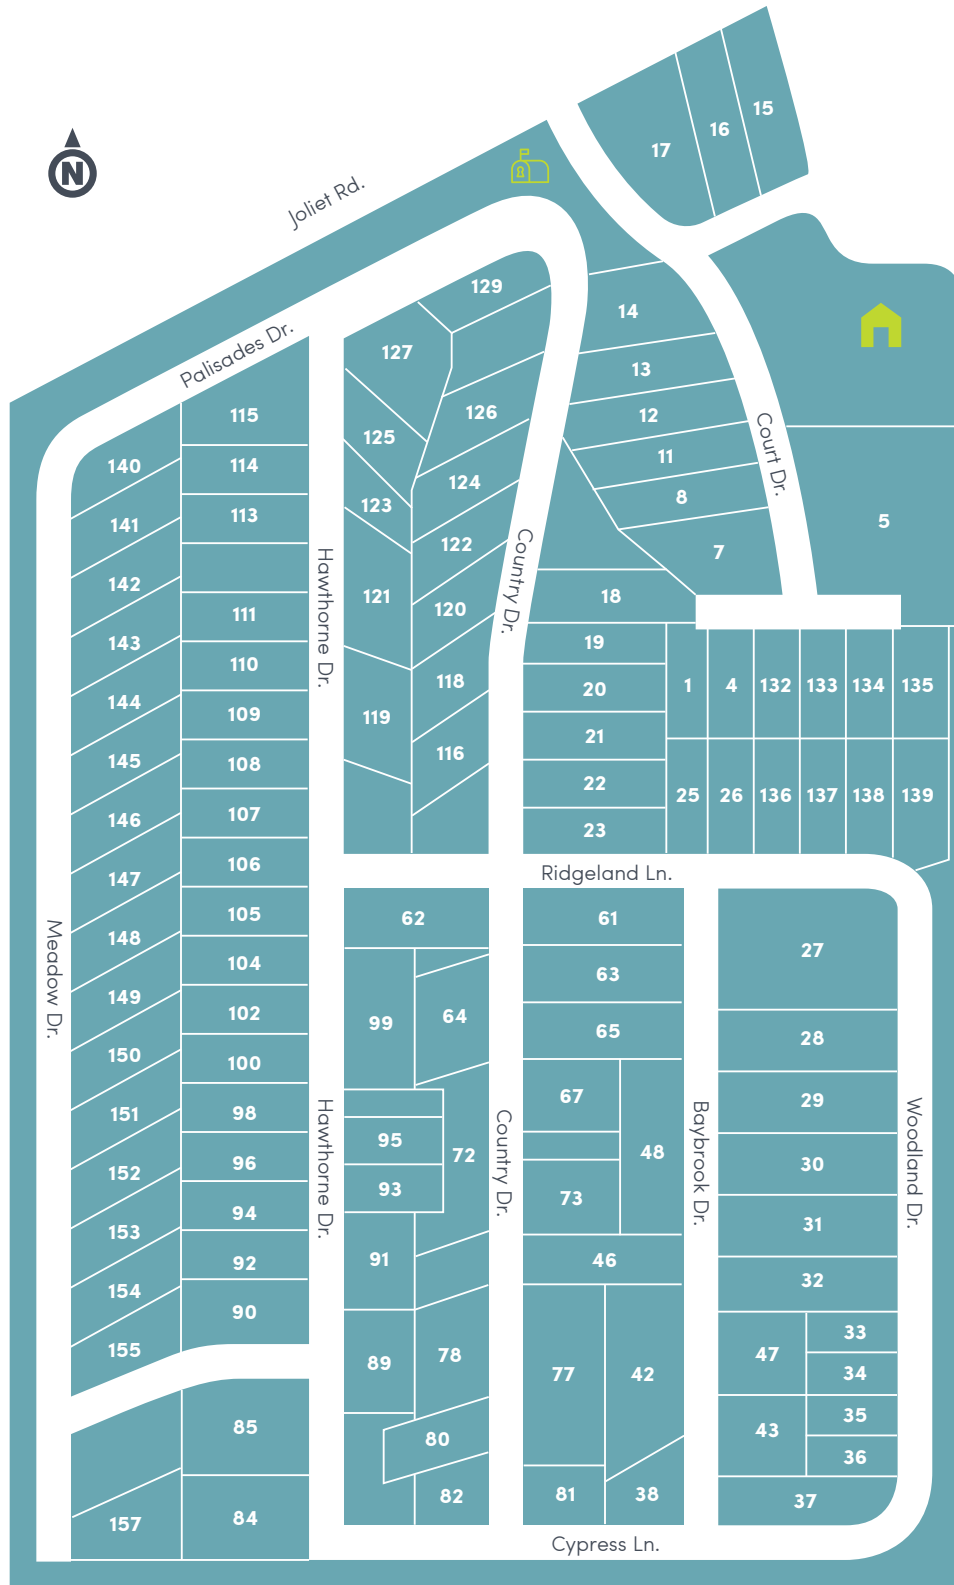

La Grange Estates

Parking

yes!
communities

6 Court Drive
La Grange, IL 60522

T : 708.469.7278

Visit us online at:
yescommunities.com

Number of sites: 113

Amenities:

-  Clubhouse
-  Mail